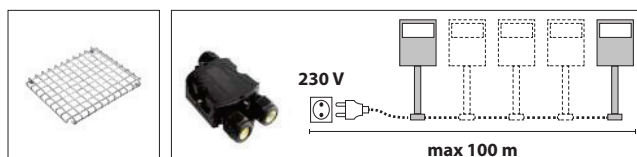

GUELL 2 A/W

IK07 3J xx5

LAMPHOLDER	WATTAGE	CLASS	CRI	KELVIN	COS φ ≥ 0,9	OPTIC	OPTIC BEAM	LIGHTSOURCE LUMEN OUTPUT	LUMINAIRE LUMEN OUTPUT	L	B	LIFETIME	COLOUR/ RAL	PART NUMBER
LED	133 W	I	80	4000	•	A40/W	-	20380 lm	13446 lm	70	10	125000 h	●	3100129
LED	105 W	I	80	4000	•	A40/W	-	14552 lm	11551 lm	70	10	130000 h	●	06094494
LED	78 W	I	80	4000	•	A40/W	-	11116 lm	9289 lm	70	10	150000 h	●	06094694

GUELL 2 C/I

IK07 3J xx5

LAMPHOLDER	WATTAGE	CLASS	CRI	KELVIN	COS φ ≥ 0,9	OPTIC	OPTIC BEAM	LIGHTSOURCE LUMEN OUTPUT	LUMINAIRE LUMEN OUTPUT	L	B	LIFETIME	COLOUR/ RAL	PART NUMBER
LED	105 W	I	80	4000	•	C/I	-	14552 lm	10990 lm	70	10	150000 h	●	06287394
LED	78 W	I	80	4000	•	C/I	-	11116 lm	8854 lm	70	10	150000 h	●	06286794

OPTIONAL ACCESSORIES

DESCRIPTION	COLOR	PART NUMBER
GUELL 2		
Protective grid GUELL 2		14173502
Connection box IP 66		14174220
Wall support 500 mm/19.69" GUELL 1/2	●	14173394
Wall support 1000 mm/39.37" GUELL 1/2	●	14173494
Single pole top support GUELL 2	●	14174094
Double pole top support GUELL 2	●	14174194
Reinforcing bracket GUELL 2 in painted steel. Used to fasten the floodlight with a single screw in the centre of the bracket.	●	14460594
GUELL 2 A/W - GUELL 2 S/W		
Soft glass GUELL 2	●	14173994
GUELL 2 A/W		
Cover GUELL 2 Asymmetrical	●	14173694
Louvre GUELL 2 Asymmetrical		14173820
GUELL 2 S/W		
Louvre GUELL 2 Symmetrical		14173720
GUELL 2 C/I		
GUELL 2/C GR-94 frosted glass.	●	14476794

14173502

14174220